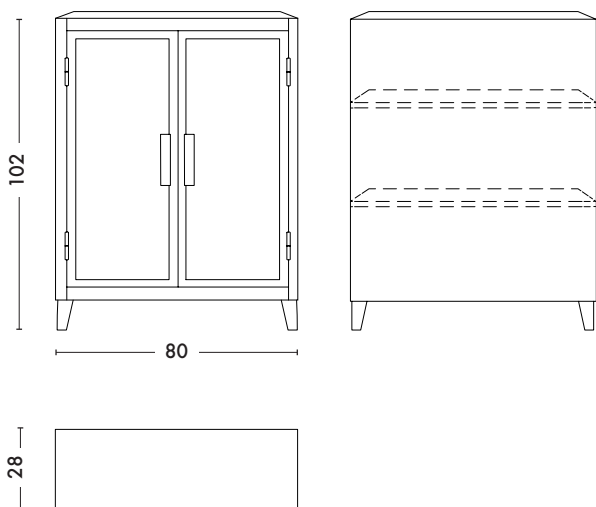

B2 Bas perforé Slim

Designed by Chantal Andriot

Product specifications