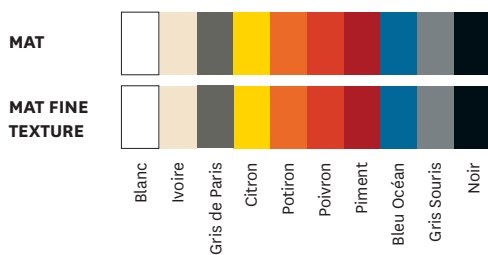

Tolix® Essentiels