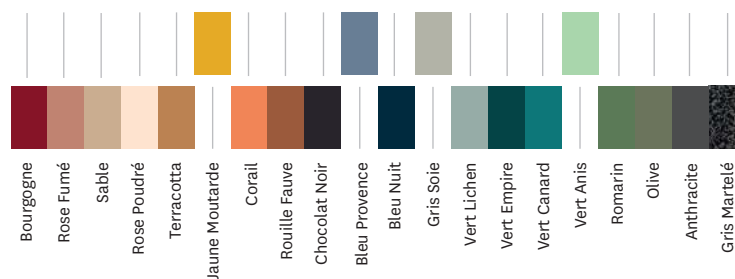

Tolix® Tendances